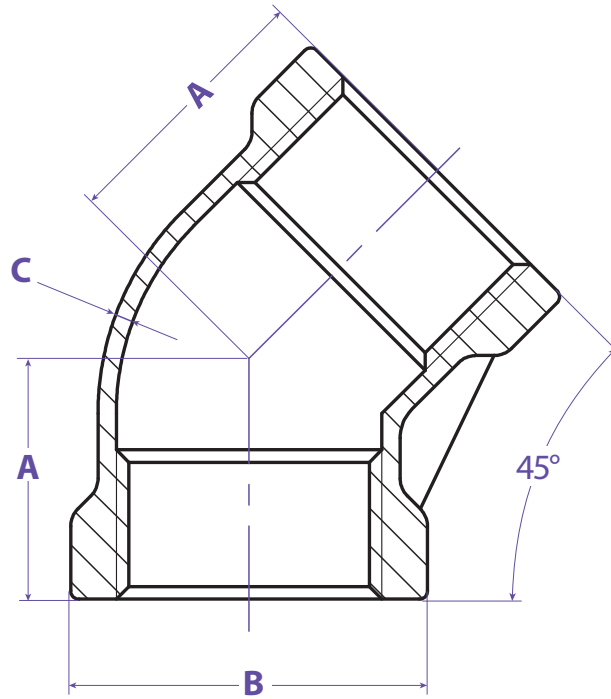

PIPE COUPLINGS
45° ELBOW

304 SS

316 SS

| STAINLESS STEEL | | |
|-----------------|------------|---------------|
| SIZE | 316 SS # | 304 SS # |
| 1/2" | PCSSEL4503 | PCSS304EL4503 |
| 3/4" | PCSSEL4504 | PCSS304EL4504 |
| 1" | PCSSEL4505 | PCSS304EL4505 |
| 1-1/4" | PCSSEL4506 | PCSS304EL4506 |
| 1-1/2" | PCSSEL4507 | PCSS304EL4507 |
| 2" | PCSSEL4508 | PCSS304EL4508 |
| 2-1/2" | PCSSEL4509 | PCSS304EL4509 |
| 3" | PCSSEL4510 | PCSS304EL4510 |
| 4" | PCSSEL4511 | PCSS304EL4511 |

Information contained on this page is for general information purposes only. Seal Fast Inc. assumes no responsibility for errors or omissions for this product.

| Dimensions | | | 316 SS | 304 SS |
|------------|-------|-------|------------|---------------|
| Size | A | B | Part # | Part # |
| 1/2" | 0.787 | 1.024 | PCSSEL4503 | PCSS304EL4503 |
| 3/4" | 0.984 | 1.260 | PCSSEL4504 | PCSS304EL4504 |
| 1" | 1.063 | 1.535 | PCSSEL4505 | PCSS304EL4505 |
| 1-1/4" | 1.260 | 1.929 | PCSSEL4506 | PCSS304EL4506 |
| 1-1/2" | 1.300 | 2.173 | PCSSEL4507 | PCSS304EL4507 |
| 2" | 1.575 | 2.677 | PCSSEL4508 | PCSS304EL4508 |
| 2-1/2" | 1.693 | 3.366 | PCSSEL4509 | PCSS304EL4509 |
| 3" | 1.969 | 3.858 | PCSSEL4510 | PCSS304EL4510 |
| 4" | 2.362 | 4.921 | PCSSEL4511 | PCSS304EL4511 |

TITLE PIPE COUPLINGS - 45° ELBOW

DISCLAIMER

All drawings and specifications are subject to change without notice. Drawings represent general dimensions of our products. Seal Fast cannot guarantee the dimensions of the part will exactly match those in the drawing. This drawing is the property of Seal Fast Inc. Copying or reproduction of this drawing is expressly prohibited.